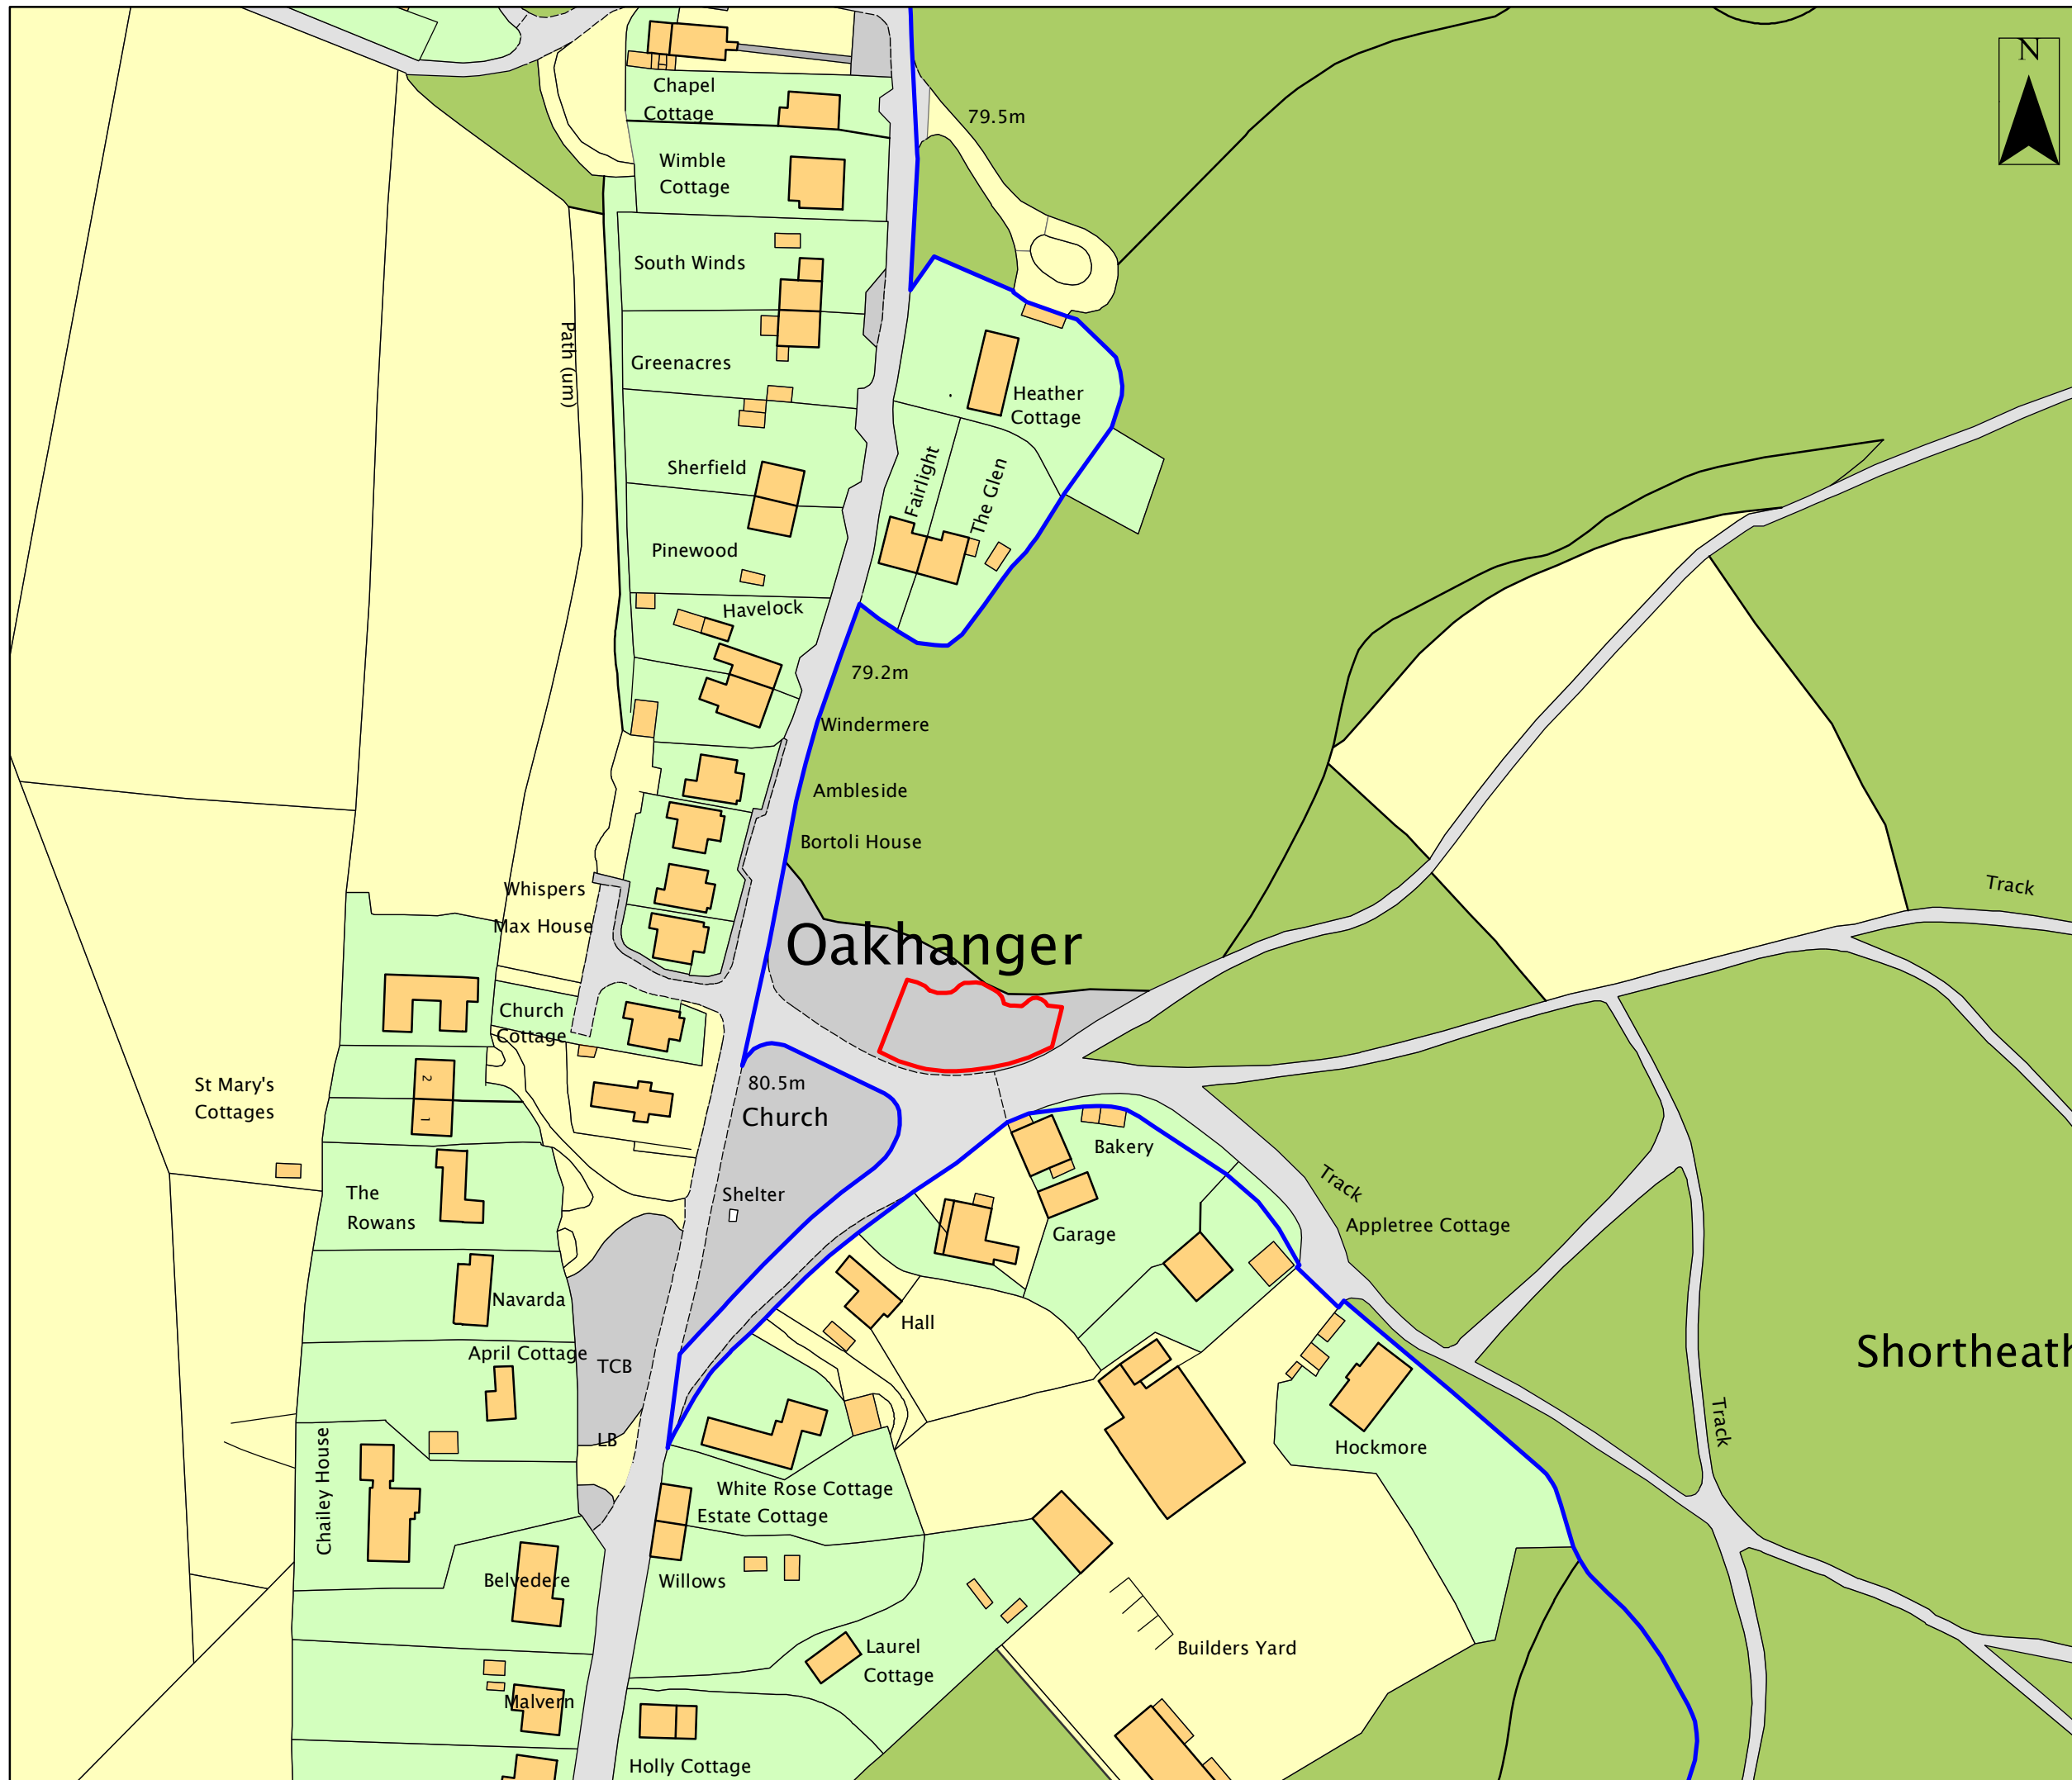

Map showing plan of area of Shortheath Common subject to application for play area outlined in red

Legend

 Hampshire County Council landholding

Scale at A3 :- 1:1250

© Crown Copyright and database rights 2012. All rights reserved.
HCC 100019180.