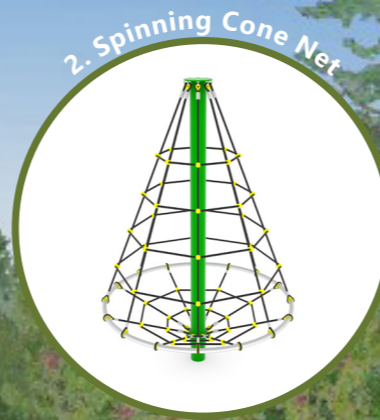

# Selborne Recreation Ground

Plan View

### Playground Equipment:

1. Large Timber Activity Ship
2. Spinning Cone Net
3. Double Swing Flat Seat / Nest
4. Seesaw Spring Rocker
5. Toddler Activity Tower